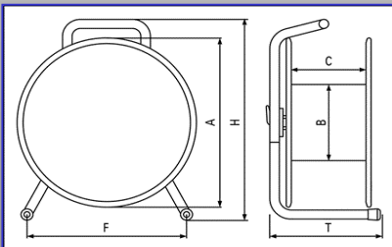

Dimensions & Weights:

Part number:

PWB-300M	Weight:	10Kg
PWBB-300M	Weight:	9.5Kg
PW12/24-300M	Weight:	9.0Kg
PW110-300M	Weight:	9.5Kg
PW240-300M	Weight:	9.5Kg

Dimensions

A = 235mm	B = 135mm
C = 110mm	F = 210mm
H = 300mm	T = 180mm

Dimensions

A = 310mm	B = 170mm
C = 112mm	F = 262mm
H = 370mm	T = 224mm

Dimensions

A = 310mm	B = 170mm
C = 112mm	F = 262mm
H = 370mm	T = 224mm

Linear Guidance Illumination

Townsend Court, Poulshot, Devizes,
Wiltshire, SN10 1SD
Tel: 0845-2255603.
Fax: 0845 2255604
Email info@lineargi.co.uk
Web: www.lineargi.co.uk