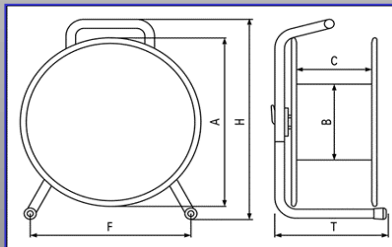

Dimensions & Weights:

Part number:

PWB-300M	Weight:	10Kg
PWBB-300M	Weight:	9.5Kg
PW12/24-300M	Weight:	9.0Kg
PW110-300M	Weight:	9.5Kg
PW240-300M	Weight:	9.5Kg

Dimensions

A = 235mm	B = 135mm
C = 110mm	F = 210mm
H = 300mm	T = 180mm

Dimensions

A = 310mm	B = 170mm
C = 112mm	F = 262mm
H = 370mm	T = 224mm

Dimensions

A = 310mm	B = 170mm
C = 112mm	F = 262mm
H = 370mm	T = 224mm

Linear Guidance Illumination

Townsend Court, Poulshot, Devizes,
Wiltshire, SN10 1SD
Tel: 0845-2255603.
Fax: 0845 2255604
Email info@lineargi.co.uk
Web: www.lineargi.co.uk