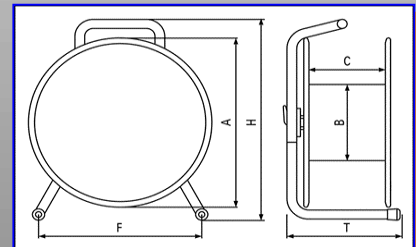

Dimensions & Weights:

Part number:

PWB-300M	Weight:	10Kg
PWBB-300M	Weight:	9.5Kg
PW12/24-300M	Weight:	9.0Kg
PW110-300M	Weight:	9.5Kg
PW240-300M	Weight:	9.5Kg

Dimensions

A = 235mm	B = 135mm
C = 110mm	F = 210mm
H = 300mm	T = 180mm

Dimensions

A = 310mm	B = 170mm
C = 112mm	F = 262mm
H = 370mm	T = 224mm

Dimensions

A = 310mm	B = 170mm
C = 112mm	F = 262mm
H = 370mm	T = 224mm

Linear Guidance Illumination

Townsend Court, Poulshot, Devizes,
Wiltshire, SN10 1SD
Tel: 0845-2255603.
Fax: 0845 2255604
Email info@lineargi.co.uk
Web: www.lineargi.co.uk